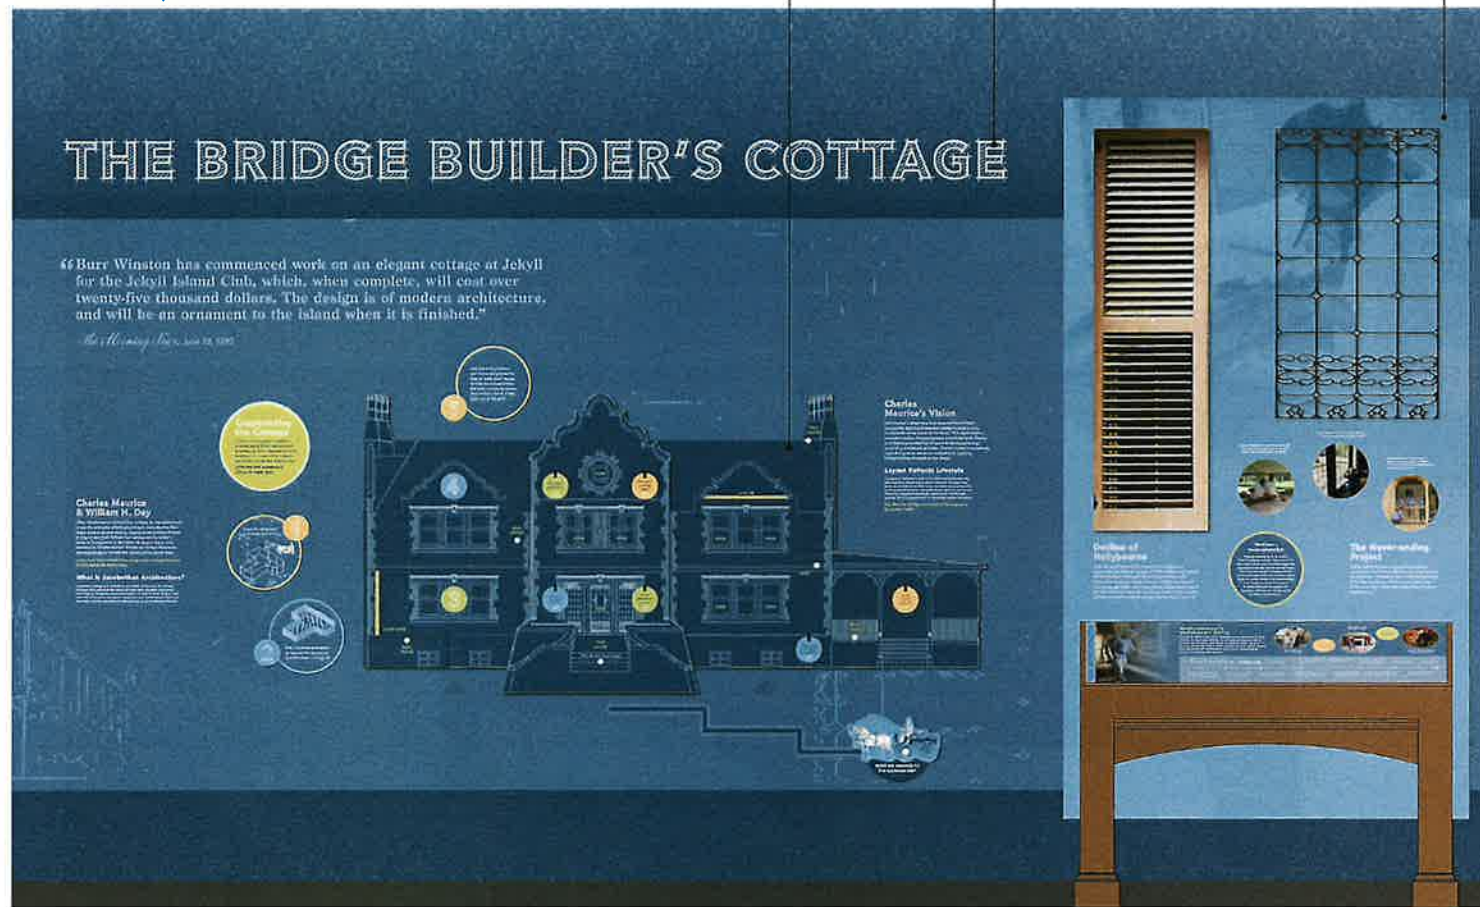

**GRAPHIC ELEVATION**  
**6A: THE BRIDGE BUILDER'S COTTAGE, OVERVIEW**

Full wall covered, 198"w x 120"h

Dimensional custom-shaped cottage interactive:  
 -3 layers of depth  
 -23 embedded interactives  
 -lightbox illumination

Dimensional Letters

Preservation story with reader rail visually separated from Construction story

Front View  
 Scale: 3/4" = 1'-0"