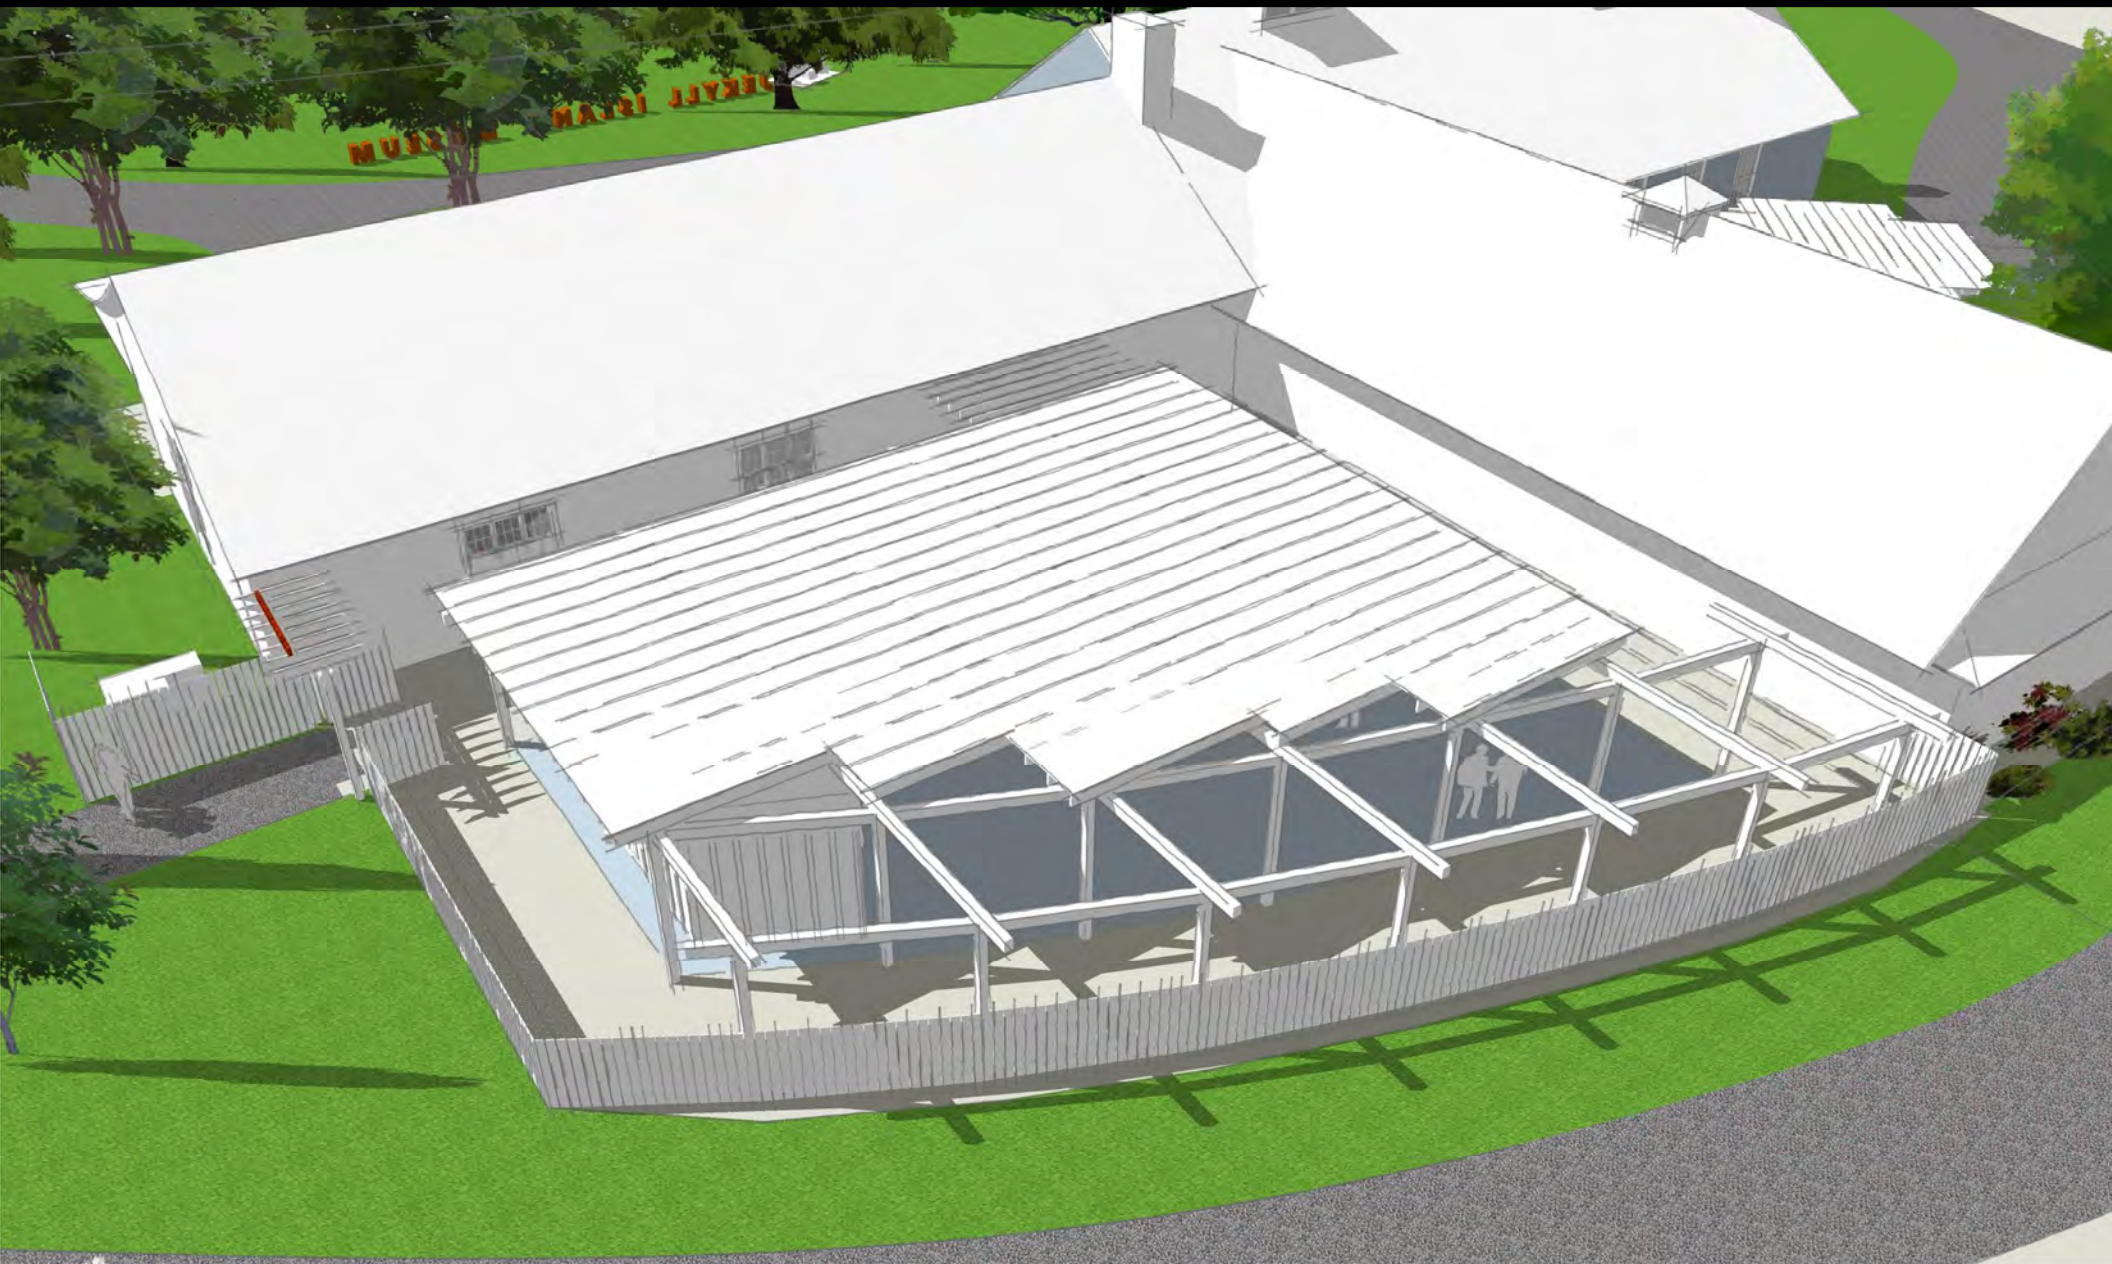

Mosaic Museum  
Phase II  
'The Paddock'  
Outdoor Education Space

The new multi-purpose, outdoor education space – ‘The Paddock’ – will provide a much-needed location for interactive and explorative learning on Jekyll.

## Outdoor Education Space

## Outdoor Education Space

"The Paddock"	
Use:	Education Space
Occ. Load:	144 Fixed Seating
Occ. Load (1:7):	155 Concentrated
Occ. Load (1:15):	72 Unconcentrated

Rendering

Construction Ready

Construction Ready