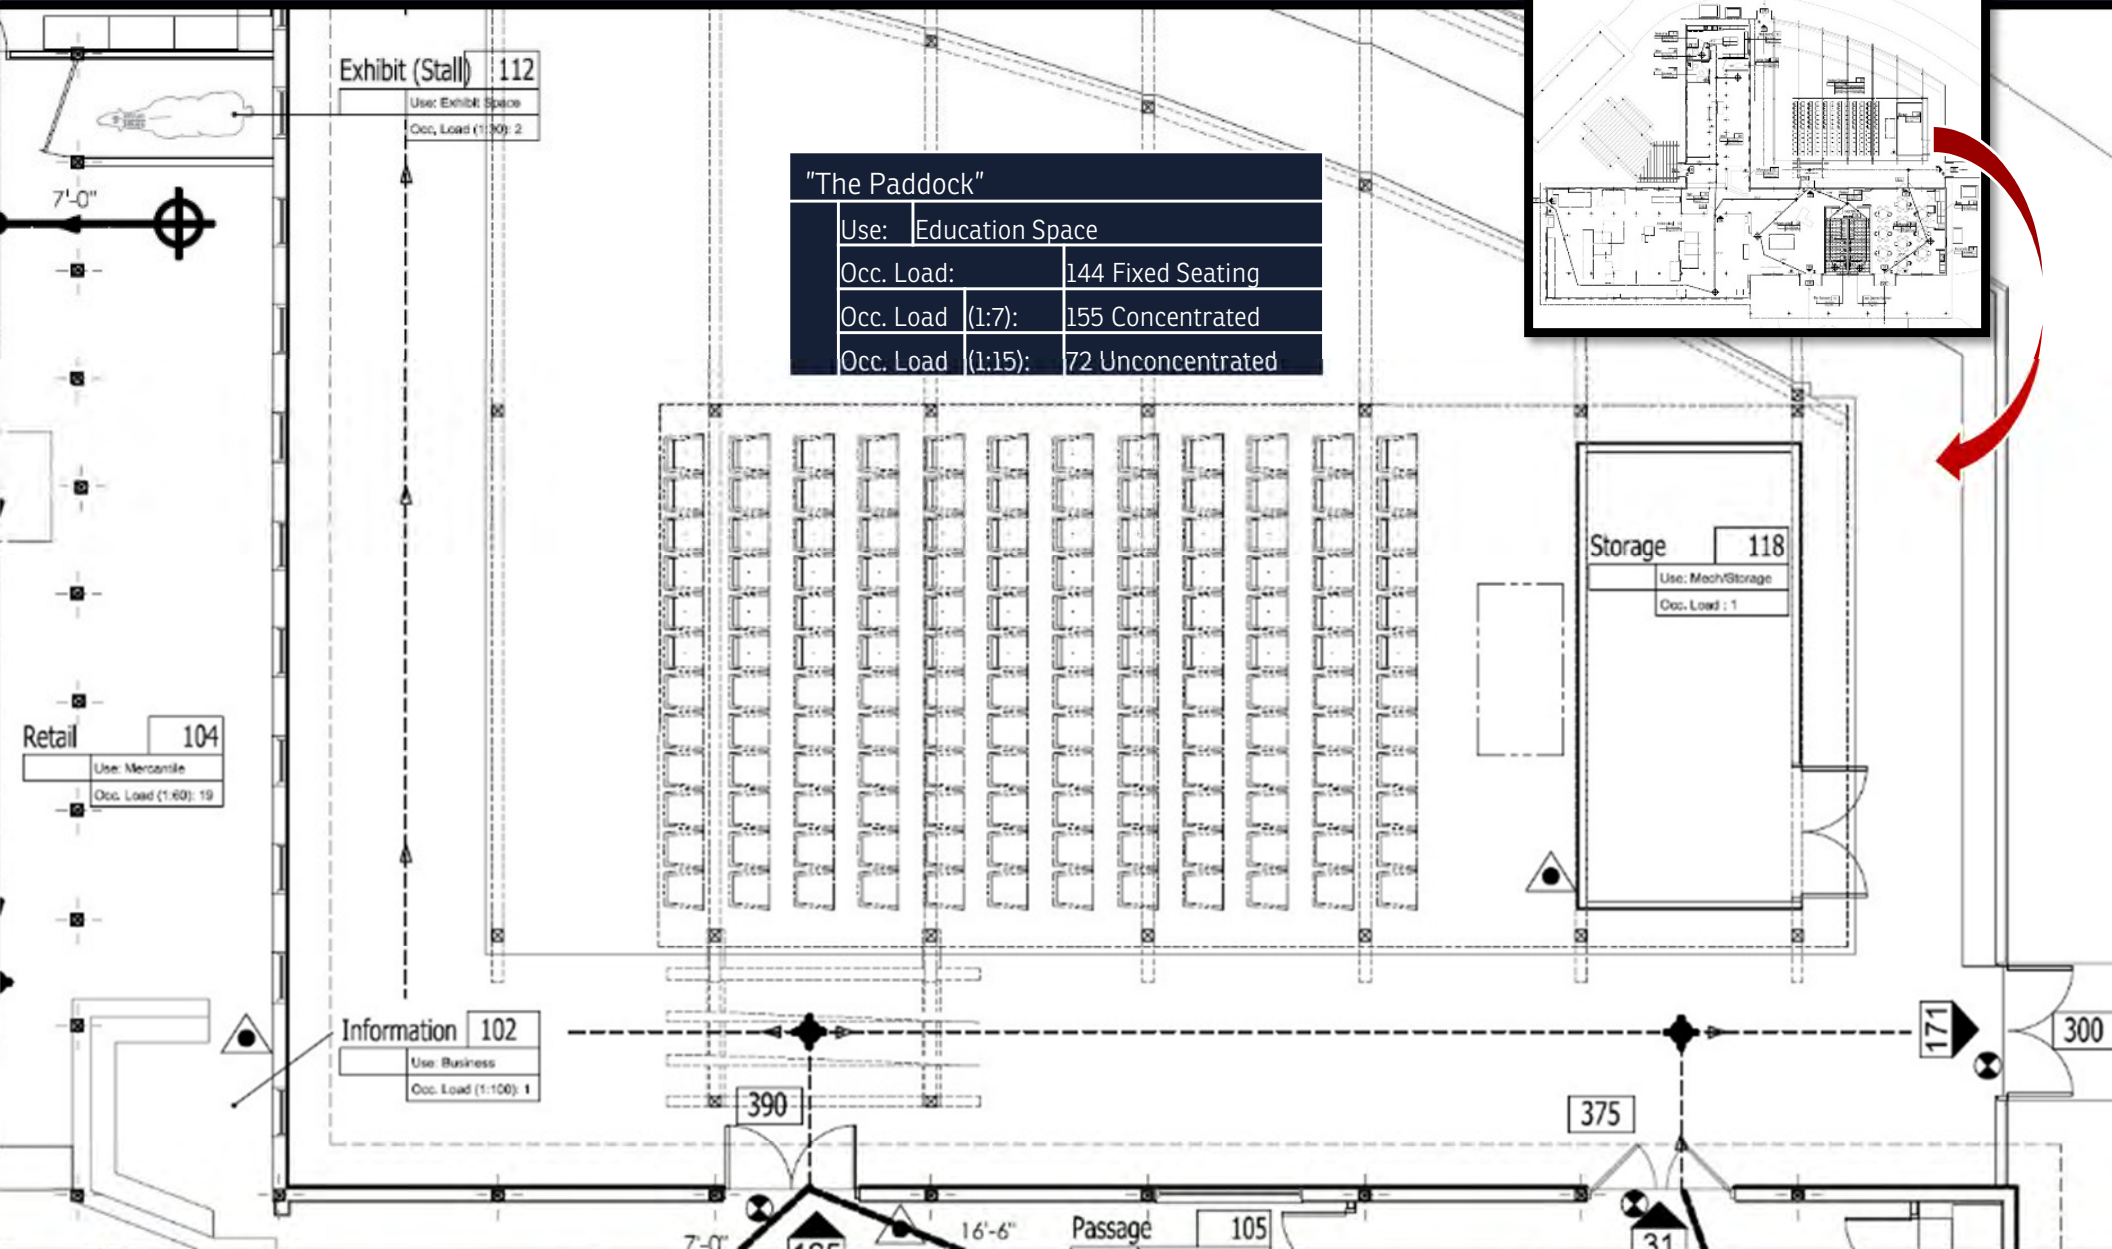

## Outdoor Education Space

## Outdoor Education Space

"The Paddock"	
Use:	Education Space
Occ. Load:	144 Fixed Seating
Occ. Load (1:7):	155 Concentrated
Occ. Load (1:15):	72 Unconcentrated

Rendering

Construction Ready

Construction Ready